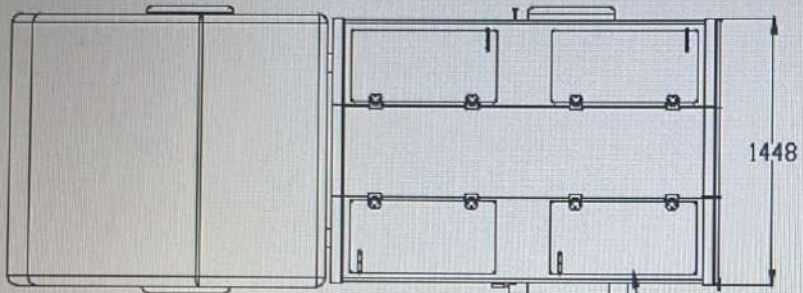

ment

WINDOW SIZE=800X500 mm-04 Nos